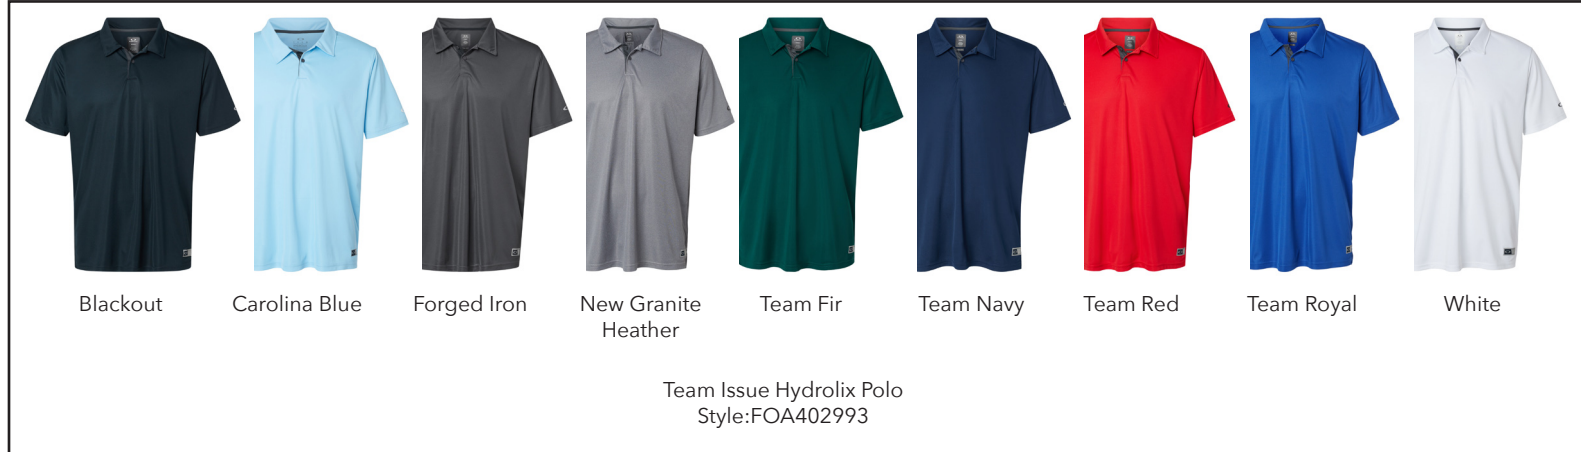

APPAREL

Please contact your local team dealer for information on how to purchase from our team fulfillment partner **S&S ACTIVE WEAR**