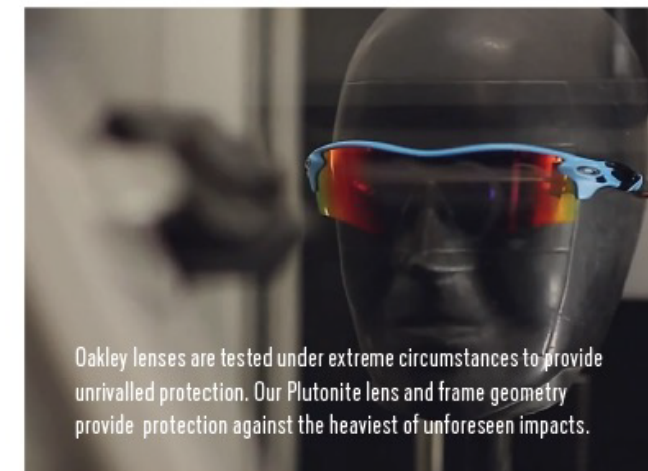

IMPACT PROTECTION

UNCOMPROMISING PROTECTION AGAINST HIGH-MASS AND HIGH-VELOCITY IMPACT.

Our Plutonite lens material and frame geometry combine to provide a full protection that is literally a shield for your eyes.

Oakley lenses are tested under extreme circumstances to provide unrivalled protection. Our Plutonite lens and frame geometry provide protection against the heaviest of unforeseen impacts.