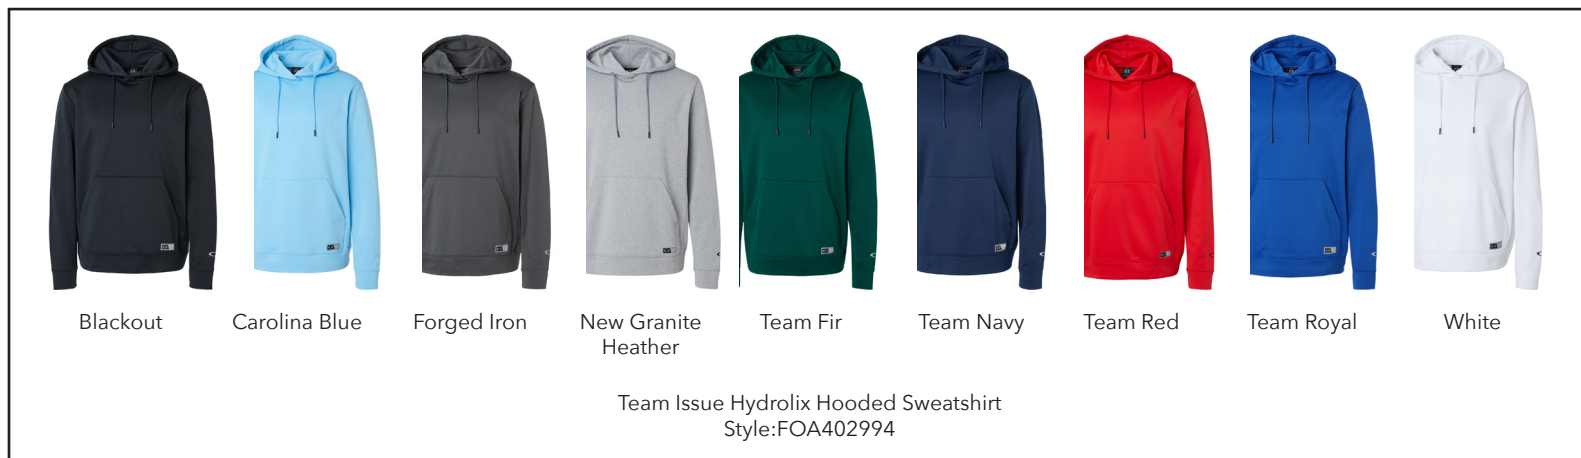

APPAREL

Please contact your local team dealer for information on how to purchase from our team fulfillment partner **S&S ACTIVE WEAR**