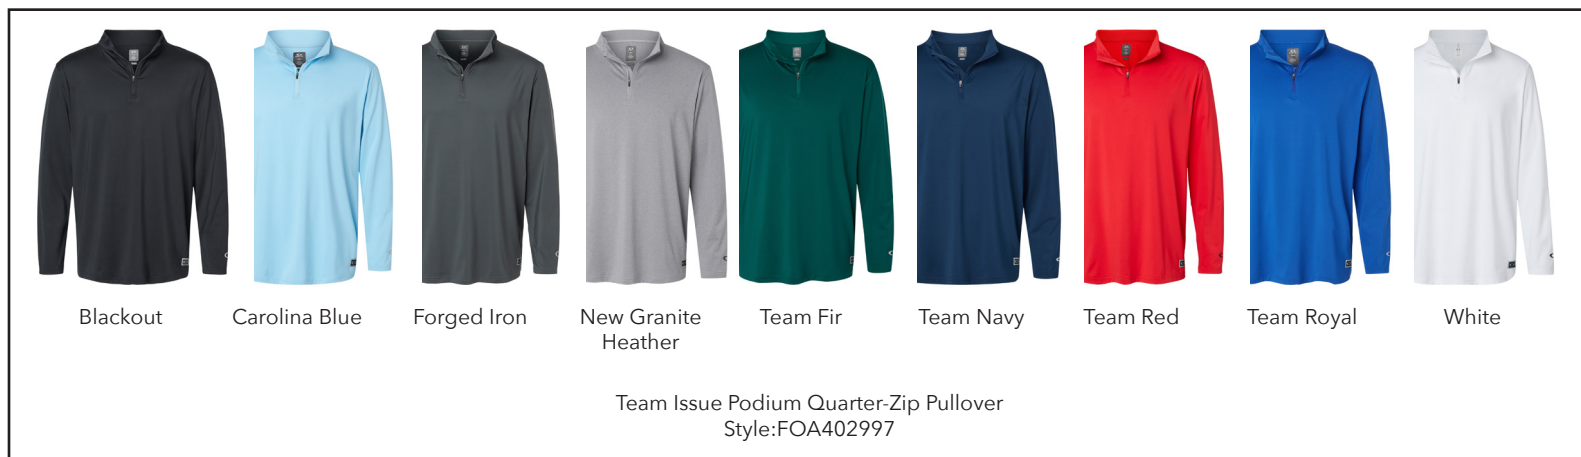

APPAREL

Please contact your local team dealer for information on how to purchase from our team fulfillment partner **S&S ACTIVE WEAR**