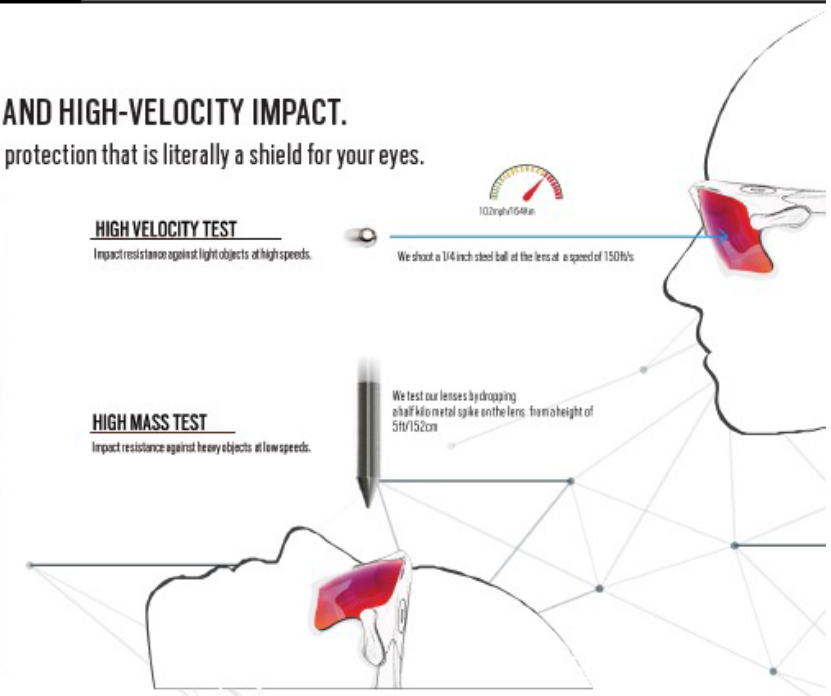

SEE IT IN PRIZM™

Prizm™ is an Oakley® lens technology designed to enhance color and contrast so you can see more detail.

Designed For Specific Environments

Prizm™, a lens technology born of decades of color science research, is engineered to help you make the most of any activity in a range of environments.

Prizm™ Sport

Prizm™ Sport lenses have been engineered to enhance detail in precise ways for specific sport environments.

ROAD	ROAD BLACK	ROAD JADE	TRAIL TORCH	GOLF	DARK GOLF
DEEP WATER POLARIZED	SHALLOW WATER POLARIZED	DARK GOLF	FIELD	CRICKET	LOW LIGHT*

Prizm™ Everyday

Landscapes that would normally be washed out, dull or flat with other lenses become defined, vibrant and vivid with Prizm™ Everyday lenses.

BLACK POLARIZED	BRONZE POLARIZED*	BROWN GRADIENT*	GREY GRADIENT*	GREY POLARIZED*	JADE POLARIZED
ROSE GOLD POLARIZED	RUBY POLARIZED	SAPPHIRE POLARIZED	TUNGSTEN POLARIZED	VIOLET POLARIZED	24K POLARIZED

Everyday lenses are available in non-Polarized
*Does not have an Iridium® lens coating

HIGH DEFINITION OPTICS®

LENSES WITH LESS DISTORTION AND BETTER CLARITY.

High Definition Optics (HDO) eliminates distortion common in high wrapped sunglasses, providing clearer, sharper and more accurate vision.

FEATURES	BENEFITS
- Lenses are taper corrected both vertically and horizontally to make them 100% optically correct	- No distortion - Eliminate eyestrain and headaches - Better clarity - See exactly as you'd see without glasses on

HDPOLARIZED

A SINGLE LENS THAT ELIMINATES GLUE AND FILMS. Oakley HDPolarized lenses use a injection molded single-layered lens for glare protection with uncompromised clarity.